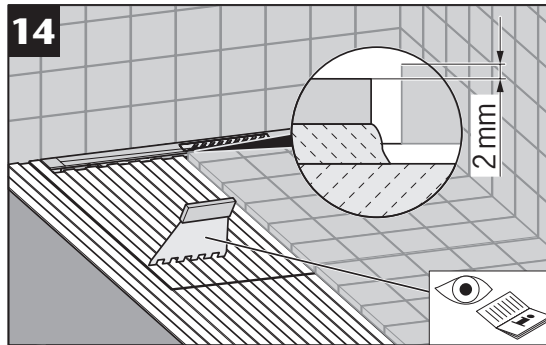

ACO ShowerDrain S+

DN 50 / Sperrwasserhöhe (GV): 50 mm
DN 50 / Water Seal (WS): 50 mm

DN 50 / Sperrwasserhöhe (GV): 30 mm
DN 50 / Water Seal (WS): 30 mm

2021-05-18

ACO. creating
the future of drainage

Inhalt Content

GV 50
WS 50

GV 30
WS 30

3a...3d

Nur bei Installation
direkt an der Wand
Only for installation
directly on the wall

- * Hohlraumfrei unterfüttern
- * Lining without cavities

Abmessungen		
L [mm]	B [mm]	H [mm]
800	55	12
900		
1000		
1200		

- * Hohlraumfrei unterfüttern
- * Lining without cavities

Mindestens
alle 6 Monate.
At least all
6 month.

www.aco.com