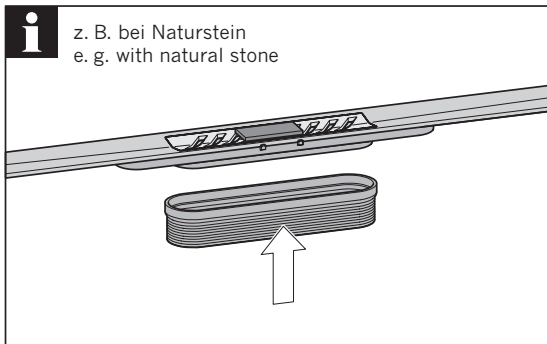

ACO ShowerDrain S+

DN 50 / Sperrwasserhöhe (GV): 50 mm
DN 50 / Water Seal (WS): 50 mm

DN 50 / Sperrwasserhöhe (GV): 30 mm
DN 50 / Water Seal (WS): 30 mm

2021-05-18

ACO. creating
the future of drainage

Inhalt Content

GV 50
WS 50

GV 30
WS 30

3a...3d

Nur bei Installation
direkt an der Wand
Only for installation
directly on the wall

- * Hohlraumfrei unterfüttern
- * Lining without cavities

Abmessungen		
L [mm]	B [mm]	H [mm]
800	55	12
900		
1000		
1200		

- * Hohlraumfrei unterfüttern
- * Lining without cavities

Mindestens
alle 6 Monate.
At least all
6 month.

www.aco.com