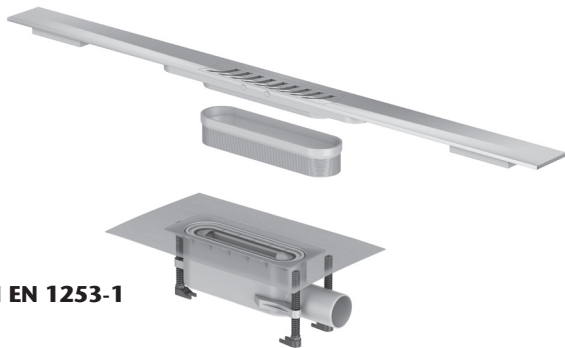

ACO ShowerDrain S+

DN 50 / Sperrwasserhöhe (GV): 50 mm
DN 50 / Water Seal (WS): 50 mm

DN 50 / Sperrwasserhöhe (GV): 30 mm
DN 50 / Water Seal (WS): 30 mm

2021-05-18

ACO. creating
the future of drainage

Inhalt Content

GV 50
WS 50

GV 30
WS 30

3a...3d

Nur bei Installation
direkt an der Wand
Only for installation
directly on the wall

- * Hohlraumfrei unterfüttern
- * Lining without cavities

Abmessungen		
L [mm]	B [mm]	H [mm]
800	55	12
900		
1000		
1200		