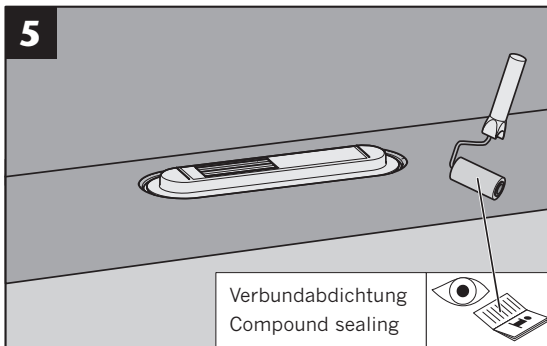

ACO ShowerDrain S+

DN 50 / Sperrwasserhöhe (GV): 50 mm
DN 50 / Water Seal (WS): 50 mm

DN 50 / Sperrwasserhöhe (GV): 30 mm
DN 50 / Water Seal (WS): 30 mm

2021-05-18

ACO. creating
the future of drainage

Inhalt Content

GV 50
WS 50

GV 30
WS 30

3a...3d

Nur bei Installation
direkt an der Wand
Only for installation
directly on the wall

- * Hohlraumfrei unterfüttern
- * Lining without cavities

Abmessungen		
L [mm]	B [mm]	H [mm]
800	55	12
900		
1000		
1200		

- * Hohlraumfrei unterfüttern
- * Lining without cavities

Mindestens
alle 6 Monate.
At least all
6 month.

www.aco.com