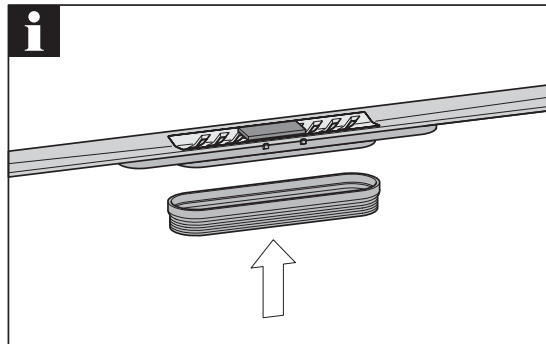

ACO ShowerDrain S+

DN 50 / Sperrwasserhöhe (GV): 50 mm
DN 50 / Water Seal (WS): 50 mm

DN 50 / Sperrwasserhöhe (GV): 30 mm
DN 50 / Water Seal (WS): 30 mm

2021-05-18

ACO. creating
the future of drainage

Inhalt Content

GV 50
WS 50

GV 30
WS 30

3a...3d

Nur bei Installation
direkt an der Wand
Only for installation
directly on the wall

- * Hohlraumfrei unterfüttern
- * Lining without cavities

Abmessungen		
L [mm]	B [mm]	H [mm]
800	55	12
900		
1000		
1200		

- * Hohlraumfrei unterfüttern
- * Lining without cavities

Mindestens
alle 6 Monate.
At least all
6 month.

www.aco.com