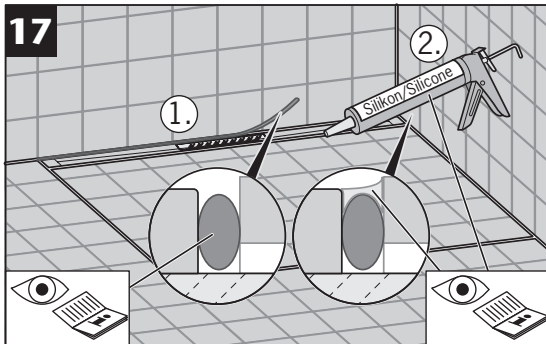

ACO ShowerDrain S+

DN 50 / Sperrwasserhöhe (GV): 50 mm
DN 50 / Water Seal (WS): 50 mm

DN 50 / Sperrwasserhöhe (GV): 30 mm
DN 50 / Water Seal (WS): 30 mm

2021-05-18

ACO. creating
the future of drainage

Inhalt Content

GV 50
WS 50

GV 30
WS 30

3a...3d

Nur bei Installation
direkt an der Wand
Only for installation
directly on the wall

- * Hohlraumfrei unterfüttern
- * Lining without cavities

Abmessungen		
L [mm]	B [mm]	H [mm]
800	55	12
900		
1000		
1200		

- * Hohlraumfrei unterfüttern
- * Lining without cavities

Mindestens
alle 6 Monate.
At least all
6 month.

www.aco.com