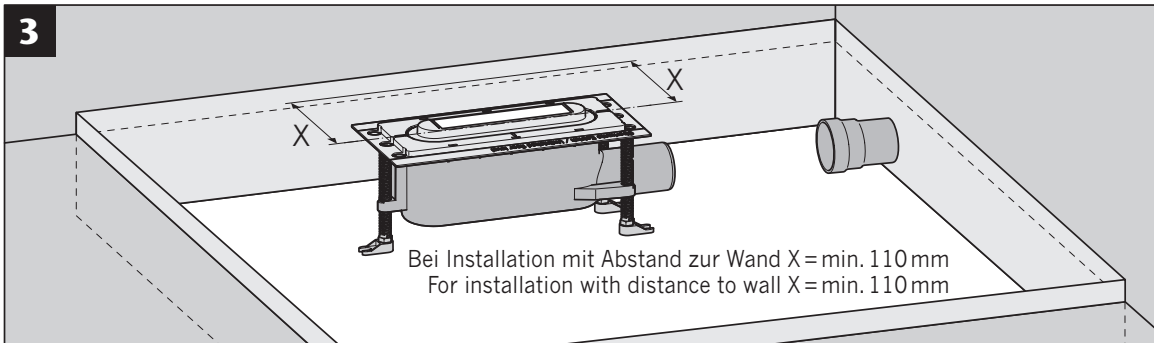

ACO ShowerDrain S+

DN 50 / Sperrwasserhöhe (GV): 50 mm
DN 50 / Water Seal (WS): 50 mm

DN 50 / Sperrwasserhöhe (GV): 30 mm
DN 50 / Water Seal (WS): 30 mm

2021-05-18

ACO. creating
the future of drainage

Inhalt Content

GV 50
WS 50

GV 30
WS 30

3a...3d

Nur bei Installation
direkt an der Wand
Only for installation
directly on the wall

- * Hohlraumfrei unterfüttern
- * Lining without cavities

Abmessungen		
L [mm]	B [mm]	H [mm]
800	55	12
900		
1000		
1200		