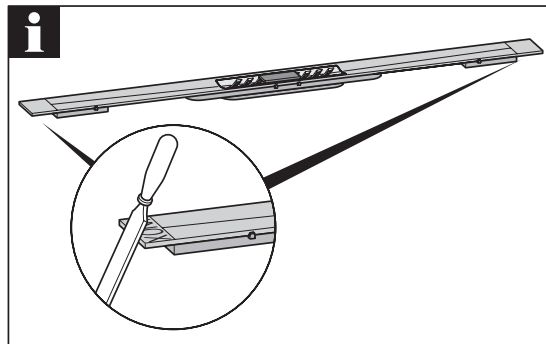

ACO ShowerDrain S+

DN 50 / Sperrwasserhöhe (GV): 50 mm
DN 50 / Water Seal (WS): 50 mm

DN 50 / Sperrwasserhöhe (GV): 30 mm
DN 50 / Water Seal (WS): 30 mm

2021-05-18

ACO. creating
the future of drainage

Inhalt Content

GV 50
WS 50

GV 30
WS 30

3a...3d

Nur bei Installation
direkt an der Wand
Only for installation
directly on the wall

- * Hohlraumfrei unterfüttern
- * Lining without cavities

Abmessungen		
L [mm]	B [mm]	H [mm]
800	55	12
900		
1000		
1200		