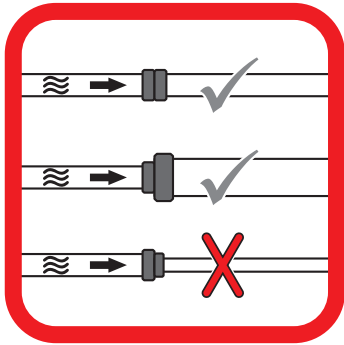

ACO ShowerDrain S+

DN 50 / Sperrwasserhöhe (GV): 50 mm
DN 50 / Water Seal (WS): 50 mm

DN 50 / Sperrwasserhöhe (GV): 30 mm
DN 50 / Water Seal (WS): 30 mm

2021-05-18

ACO. creating
the future of drainage

Inhalt Content

GV 50
WS 50

GV 30
WS 30

3a...3d

Nur bei Installation
direkt an der Wand
Only for installation
directly on the wall

- * Hohlraumfrei unterfüttern
- * Lining without cavities

Abmessungen		
L [mm]	B [mm]	H [mm]
800	55	12
900		
1000		
1200		