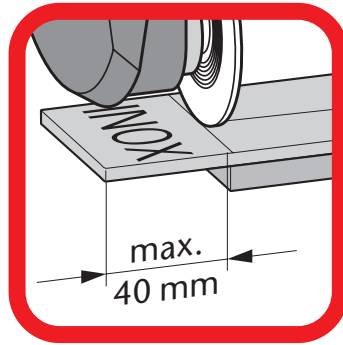

ACO ShowerDrain S+

DN 50 / Sperrwasserhöhe (GV): 50 mm
DN 50 / Water Seal (WS): 50 mm

DN 50 / Sperrwasserhöhe (GV): 30 mm
DN 50 / Water Seal (WS): 30 mm

2021-05-18

ACO. creating
the future of drainage

Inhalt Content

GV 50
WS 50

GV 30
WS 30

3a...3d

Nur bei Installation
direkt an der Wand
Only for installation
directly on the wall

- * Hohlraumfrei unterfüttern
- * Lining without cavities

Abmessungen		
L [mm]	B [mm]	H [mm]
800	55	12
900		
1000		
1200		