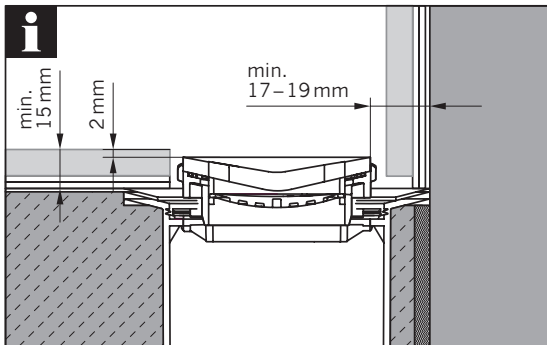

ACO ShowerDrain S+

DN 50 / Sperrwasserhöhe (GV): 50 mm
DN 50 / Water Seal (WS): 50 mm

DN 50 / Sperrwasserhöhe (GV): 30 mm
DN 50 / Water Seal (WS): 30 mm

2021-05-18

ACO. creating
the future of drainage

Inhalt Content

GV 50
WS 50

GV 30
WS 30

3a...3d

Nur bei Installation
direkt an der Wand
Only for installation
directly on the wall

- * Hohlraumfrei unterfüttern
- * Lining without cavities

Abmessungen		
L [mm]	B [mm]	H [mm]
800	55	12
900		
1000		
1200		