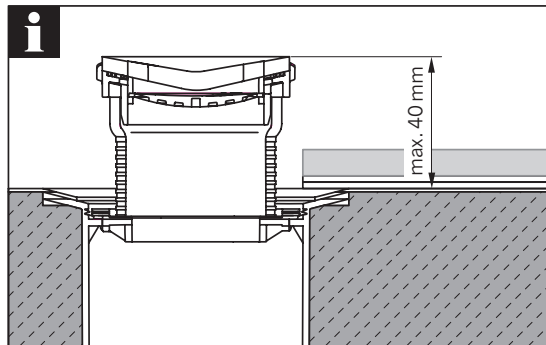

ACO ShowerDrain S+

DN 50 / Sperrwasserhöhe (GV): 50 mm
DN 50 / Water Seal (WS): 50 mm

DN 50 / Sperrwasserhöhe (GV): 30 mm
DN 50 / Water Seal (WS): 30 mm

2021-05-18

ACO. creating
the future of drainage

Inhalt Content

GV 50
WS 50

GV 30
WS 30

3a...3d

Nur bei Installation
direkt an der Wand
Only for installation
directly on the wall

- * Hohlraumfrei unterfüttern
- * Lining without cavities

Abmessungen		
L [mm]	B [mm]	H [mm]
800	55	12
900		
1000		
1200		