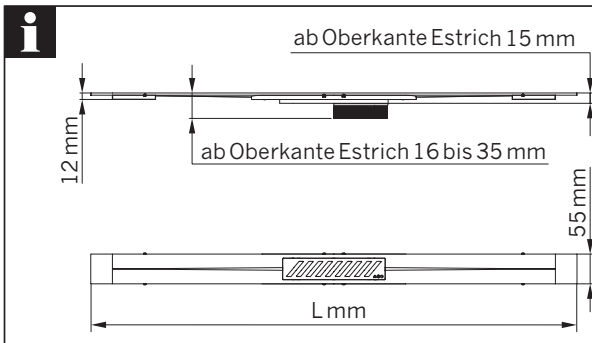

ACO ShowerDrain S+

DN 50 / Sperrwasserhöhe (GV): 50 mm
DN 50 / Water Seal (WS): 50 mm

DN 50 / Sperrwasserhöhe (GV): 30 mm
DN 50 / Water Seal (WS): 30 mm

2021-05-18

ACO. creating
the future of drainage

Inhalt Content

GV 50
WS 50

GV 30
WS 30

3a...3d

Nur bei Installation
direkt an der Wand
Only for installation
directly on the wall

- * Hohlraumfrei unterfüttern
- * Lining without cavities

Abmessungen		
L [mm]	B [mm]	H [mm]
800	55	12
900		
1000		
1200		

- * Hohlraumfrei unterfüttern
- * Lining without cavities

Mindestens
alle 6 Monate.
At least all
6 month.

www.aco.com