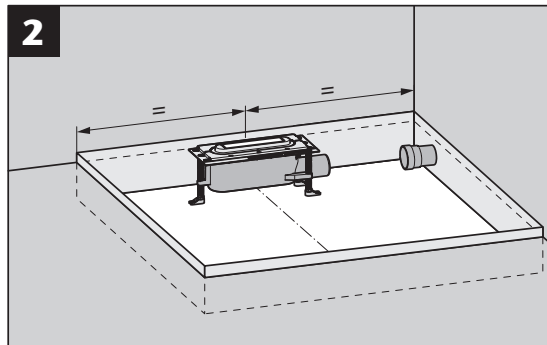

ACO ShowerDrain S+

DN 50 / Sperrwasserhöhe (GV): 50 mm
DN 50 / Water Seal (WS): 50 mm

DN 50 / Sperrwasserhöhe (GV): 30 mm
DN 50 / Water Seal (WS): 30 mm

2021-05-18

ACO. creating
the future of drainage

Inhalt Content

GV 50
WS 50

GV 30
WS 30

3a...3d

Nur bei Installation
direkt an der Wand
Only for installation
directly on the wall

- * Hohlraumfrei unterfüttern
- * Lining without cavities

Abmessungen		
L [mm]	B [mm]	H [mm]
800	55	12
900		
1000		
1200		