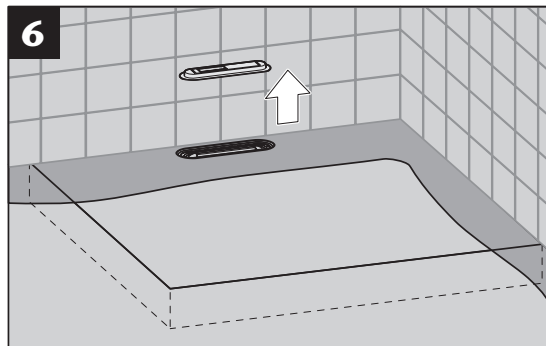

ACO ShowerDrain S+

DN 50 / Sperrwasserhöhe (GV): 50 mm
DN 50 / Water Seal (WS): 50 mm

DN 50 / Sperrwasserhöhe (GV): 30 mm
DN 50 / Water Seal (WS): 30 mm

2021-05-18

ACO. creating
the future of drainage

Inhalt Content

GV 50
WS 50

GV 30
WS 30

3a...3d

Nur bei Installation
direkt an der Wand
Only for installation
directly on the wall

- * Hohlraumfrei unterfüttern
- * Lining without cavities

Abmessungen		
L [mm]	B [mm]	H [mm]
800	55	12
900		
1000		
1200		

- * Hohlraumfrei unterfüttern
- * Lining without cavities

Mindestens
alle 6 Monate.
At least all
6 month.

www.aco.com